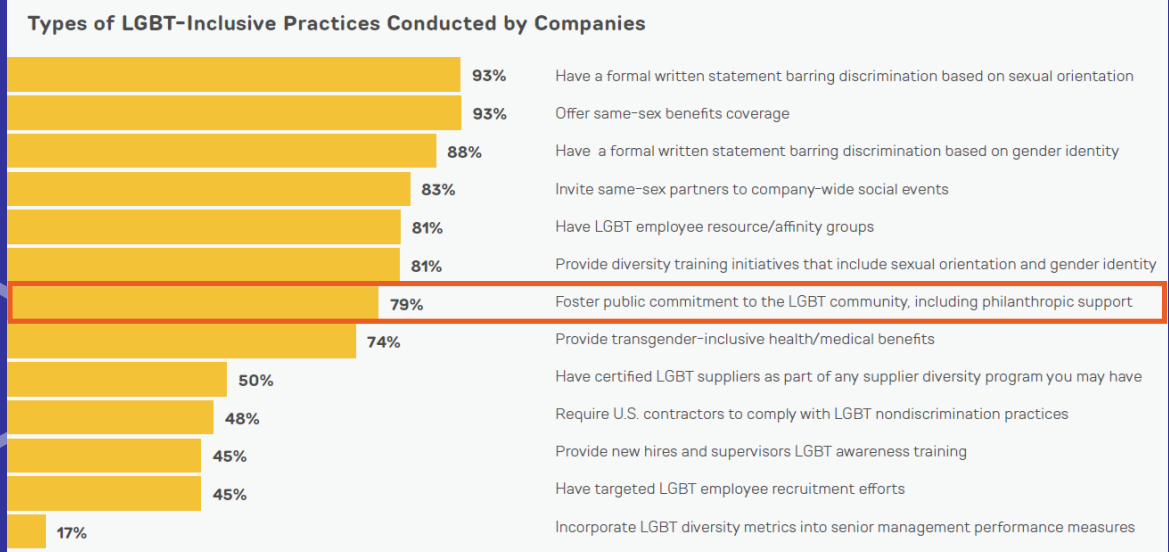

AimeeBeth Davis
Pride Franklin County, Co-Chair

WHY SUPPORT PRIDE?

When you support Pride, you support our community, your workforce, and your business prosperity.

Consumers

More than 75% of LGBT adults and their friends and relatives say they would switch to brands known to be LGBT friendly. In 2017 alone, the LGBT consumer buying power was over $917 billion.

When a company matches its public and private positions on LGBT inclusion, it demonstrates its authenticity about LGBT inclusion—a key criterion for how internal and external stakeholders view a company's efforts.

Leadership & Teams

Diverse teams solve problems more quickly, and companies with diverse senior-level teams are more successful. This data translates into economic benefits for companies that engage in LGBT-inclusive policies.

LGBT inclusion is not just a priority for companies because of ROI. "It's the right thing to do" was a common response by companies when asked why they want inclusive practices.

Employees

In a 2017 national survey, 80% of respondents said that inclusion is an important factor in choosing an employer, and 72% would leave an organization for another that was more inclusive.

Companies reap a myriad of benefits from their LGBT-inclusive practices, including more engaged employees and the fact that it's instrumental in identifying talent.

Owners & Investors

Companies that adopt LGBT policies show a long term increase in financial performance compared to peer companies that do not adopt them.

Companies embrace LGBT inclusion to attract and retain the best talent. In turn, companies are better able to engage and retain LGBT employees and cultivate strong partnerships with community organizations, external organizations, and employee groups.

Community

LGBT inclusion, both legal and cultural, is positively correlated with GDP per capita growth and innovation. Strong inclusion makes for strong communities. Companies play a role in ensuring that all of a community's citizens can contribute and belong through nondiscrimination protections.

One of the most consistent findings of this research was that companies took seriously their responsibility for standing up for LGBT employees and the community in the face of anti-LGBT legislation.

Source: "Incorporating Inclusion" 2019, U.S. Chamber of Commerce Foundation
[View the full report](#)